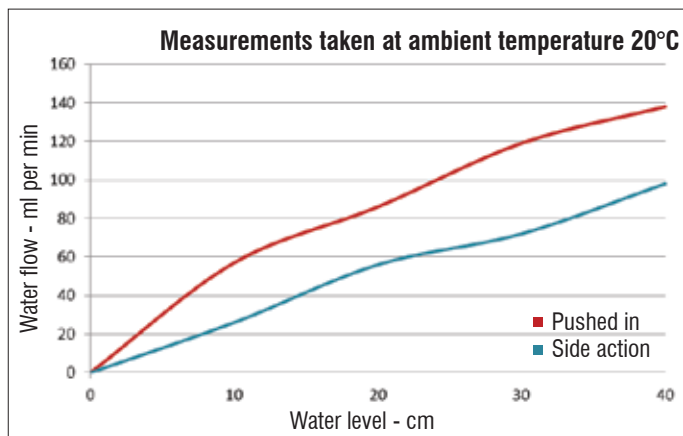

### Water flow rate

Pushed In	
Water - Level	ml / min
0 cm	0
10 cm	57
20 cm	86
30 cm	119
40 cm	138

Side Action	
Water - Level	ml / min
0 cm	0
10 cm	26
20 cm	56
30 cm	72
40 cm	98

### Water flow rate

Pushed In	
Water - Level	ml / min
0 cm	0
10 cm	37
20 cm	52
30 cm	63
40 cm	76

Side Action	
Water - Level	ml / min
0 cm	0
10 cm	29
20 cm	39
30 cm	50
40 cm	60

**Pressure Regulator**

**End Kit**