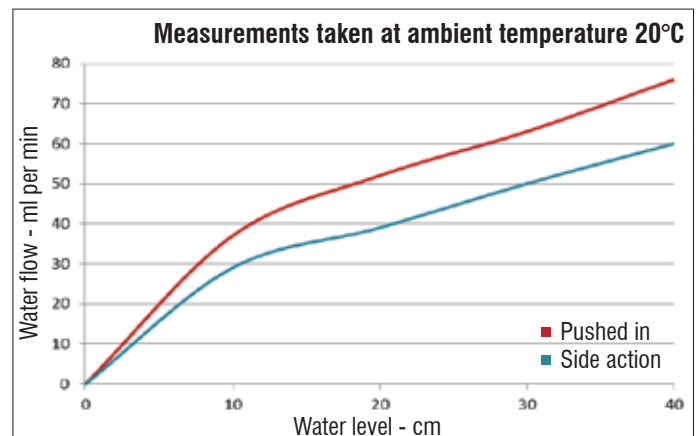

### Water flow rate

Pushed In	
Water - Level	ml / min
0 cm	0
10 cm	57
20 cm	86
30 cm	119
40 cm	138

Side Action	
Water - Level	ml / min
0 cm	0
10 cm	26
20 cm	56
30 cm	72
40 cm	98

### Water flow rate

Pushed In	
Water - Level	ml / min
0 cm	0
10 cm	37
20 cm	52
30 cm	63
40 cm	76

Side Action	
Water - Level	ml / min
0 cm	0
10 cm	29
20 cm	39
30 cm	50
40 cm	60

**Pressure Regulator**

**End Kit**